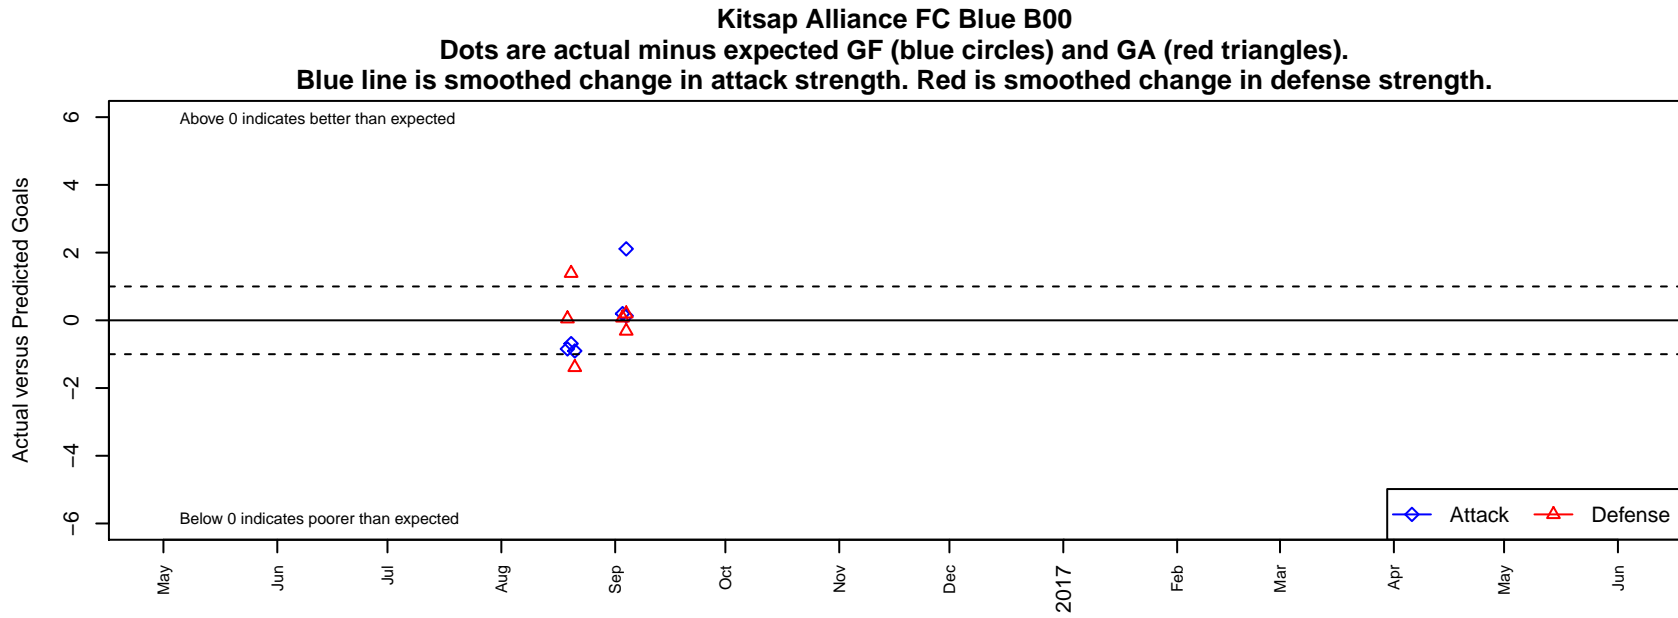

Kitsap Alliance FC Blue B00

Kitsap Alliance FC
Silverdale, WA
B00 total strength=1369
attack=5.42 defense=9.49

alt names used:
KITSAP ALLIANCE FC KITSAP ALLIANCE B2
Kitsap Alliance B2000 Blue

Venues played:
2016 Bigfoot Silver U17
2016 Labor Day Cup BU17 Silver